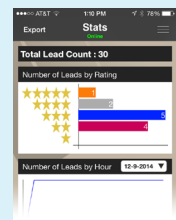

Add image

Schedule appointments

Review recent leads

Image count

Type or record notes

Surveys and qualifiers

Literature Fulfillment

Search and sort your full **Leads List**

Scan badge QR codes or enter IDs to **Collect Leads**

Review your success in the **Stats** section

Order Today www.xpressleadpro.com

App Demo **Sample Badges**

The demo license will only scan the sample badges below. A valid license must be purchased for each event.