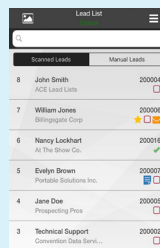

Add image

Schedule appointments

Review recent leads

Image count

Type or record notes

Surveys and qualifiers

Literature Fulfillment

Search and sort your full **Leads List**

Scan badge QR codes or enter IDs to **Collect Leads**

Review your success in the **Stats** section

Order Today www.xpressleadpro.com

App Demo **Sample Badges**

The demo license will only scan the sample badges below. A valid license must be purchased for each event.