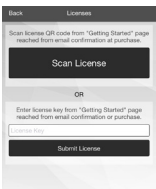

Get Started

Download the App

SEARCH for "CDS XPress Connect" in the App store.

DOWNLOAD the App to your device.

Create Your Account

Each XPress Connect App user must create their own account using a unique email address and password on their device.

Activate the Demo

Add a License

After setting up your account, you will be brought to the Licensing screen. Either scan a QR code below, or enter the license key.

Qualifiers

License Key:

922CB78C18FC4C1

Survey Questions