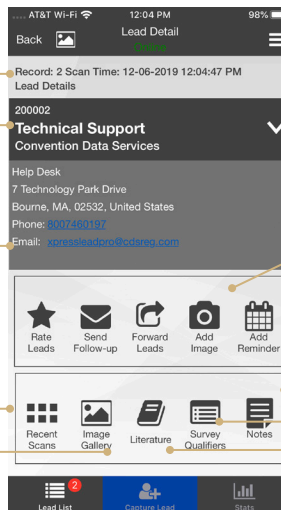

Add image

Schedule appointments

Review recent leads

Image count

Type or record notes

Surveys and qualifiers

Literature Fulfillment

Search and sort your full **Leads List**

Scan badge QR codes or enter IDs to **Collect Leads**

Review your success in the **Stats** section

Order Today www.xpressleadpro.com

App Demo **Sample Badges**

The demo license will only scan the sample badges below. A valid license must be purchased for each event.